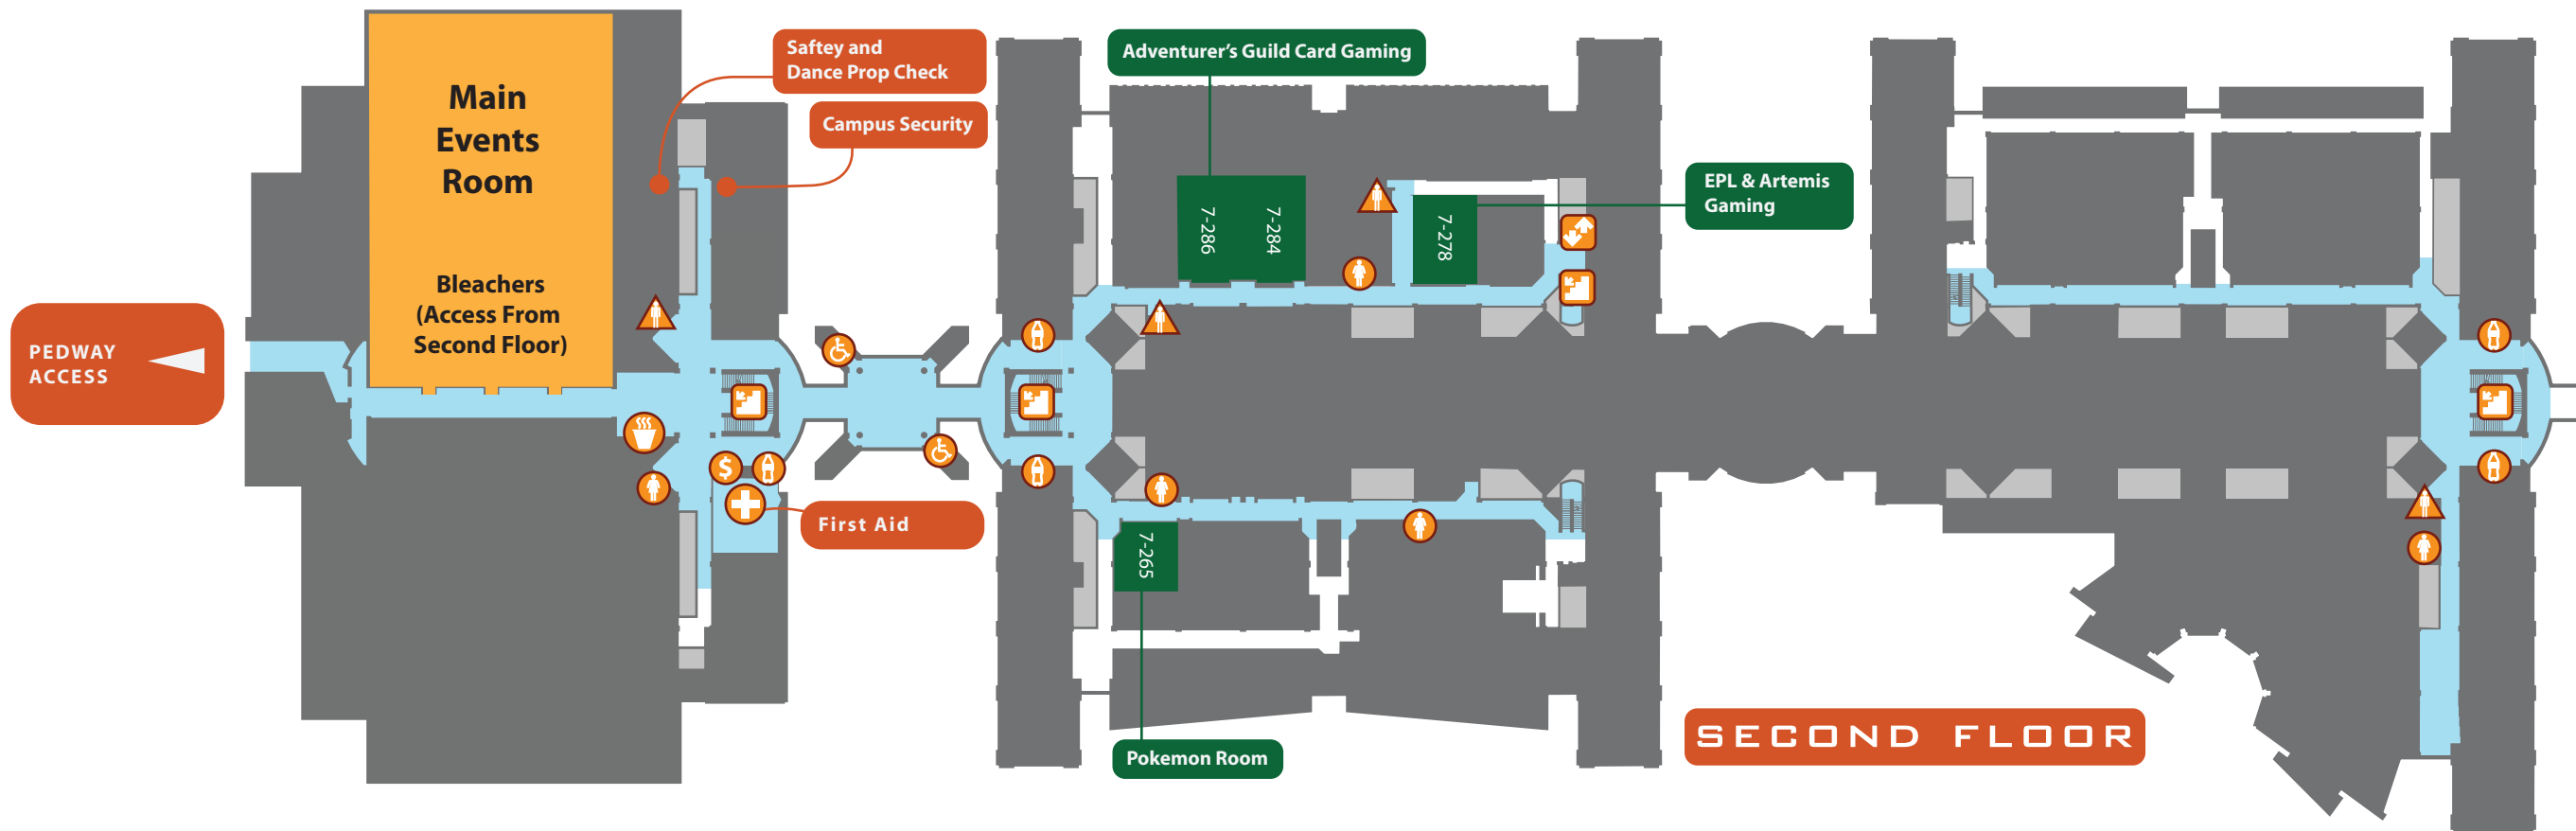

THIRD FLOOR

After Concert Autographs (Friday & Saturday) Panel + Media Sign In

ATB Financial

PEDWAY ACCESS

SECOND FLOOR

Registration & Prop Check

Merchandise

MAIN FLOOR

Ballroom 101 (FRIDAY ONLY)

Maid Cafe (SATURDAY ONLY)

Community Corner

SECOND FLOOR

ANIMETHON 24

LEGEND

Programming	Crossover Store
Gaming	Entrance
Pre-Registration / Registration	Men's Washroom
Cosplay Repair Room	Women's Washroom
Information / Merchandise	Handicap Washroom
Cafeteria / Community Corner	Stairs
Artist Alley	Elevators
Areas of Traffic	ATM
Main Events Room	Subway
Photo Booth	Pizza 73
Convenience Store	Tim Hortons / Starbucks
Vending Machines	Booster Juice

MAIN FLOOR

VISIT FOOD TRUCKS OUTSIDE