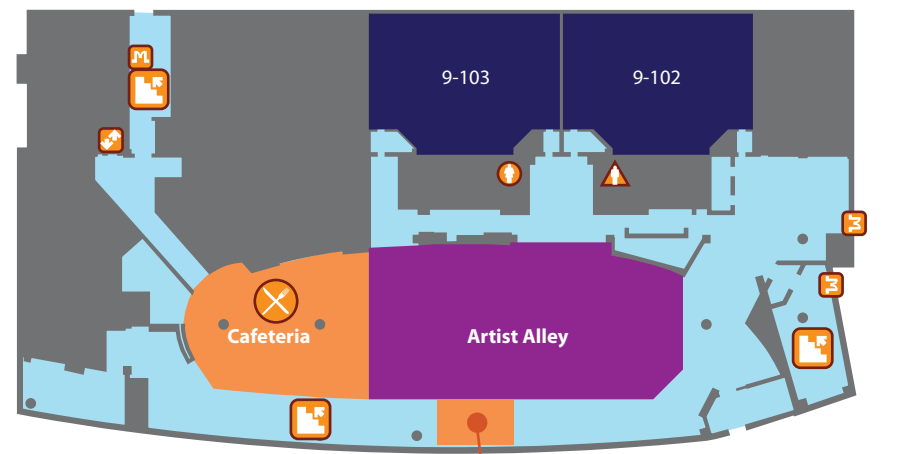

THIRD FLOOR

After Concert Autographs (Friday & Saturday) Panel + Media Sign In

ATB Financial

PEDWAY ACCESS

SECOND FLOOR

Registration & Prop Check

Merchandise

MAIN FLOOR

Ballroom 101 (FRIDAY ONLY)

Maid Cafe (SATURDAY ONLY)

Community Corner

SECOND FLOOR

ANIMETHON 24

LEGEND

Programming	Crossover Store
Gaming	Entrance
Pre-Registration / Registration	Men's Washroom
Cosplay Repair Room	Women's Washroom
Information / Merchandise	Handicap Washroom
Cafeteria / Community Corner	Stairs
Artist Alley	Elevators
Areas of Traffic	ATM
Main Events Room	Subway
Photo Booth	Pizza 73
Convenience Store	Tim Hortons / Starbucks
Vending Machines	Booster Juice

MAIN FLOOR

VISIT FOOD TRUCKS OUTSIDE