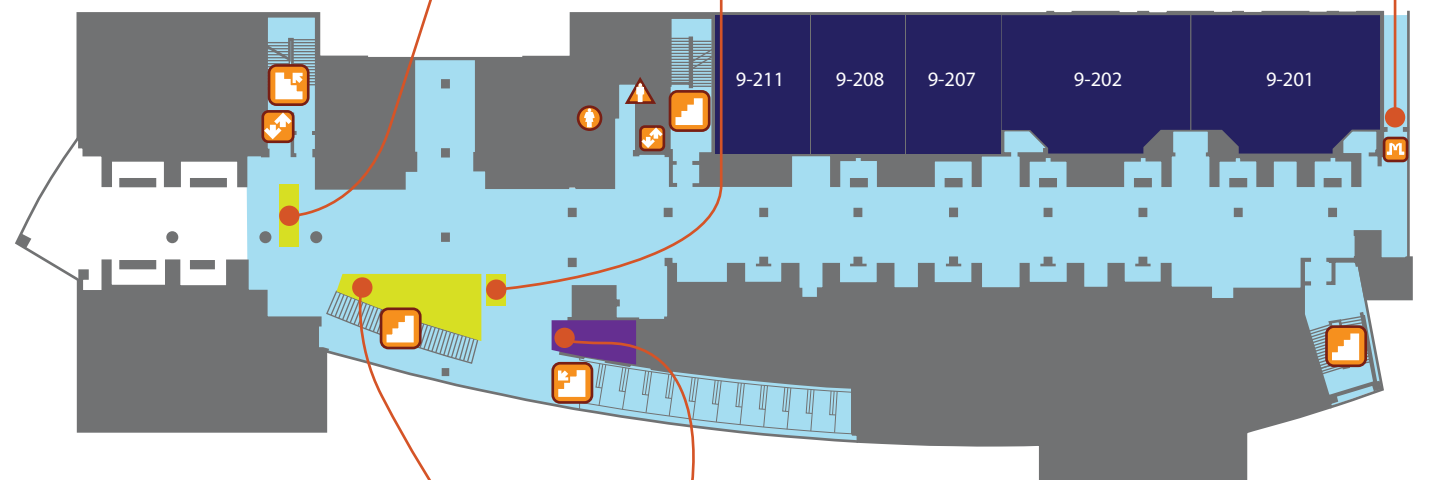

THIRD FLOOR

After Concert Autographs (Friday & Saturday) Panel + Media Sign In

ATB Financial

PEDWAY ACCESS

SECOND FLOOR

Registration & Prop Check

Merchandise

MAIN FLOOR

Ballroom 101 (FRIDAY ONLY)

Maid Cafe (SATURDAY ONLY)

Community Corner

SECOND FLOOR

ANIMETHON 24

LEGEND

Programming	Crossover Store
Gaming	Entrance
Pre-Registration / Registration	Men's Washroom
Cosplay Repair Room	Women's Washroom
Information / Merchandise	Handicap Washroom
Cafeteria / Community Corner	Stairs
Artist Alley	Elevators
Areas of Traffic	ATM
Main Events Room	Subway
Photo Booth	Pizza 73
Convenience Store	Tim Hortons / Starbucks
Vending Machines	Booster Juice

MAIN FLOOR

VISIT FOOD TRUCKS OUTSIDE