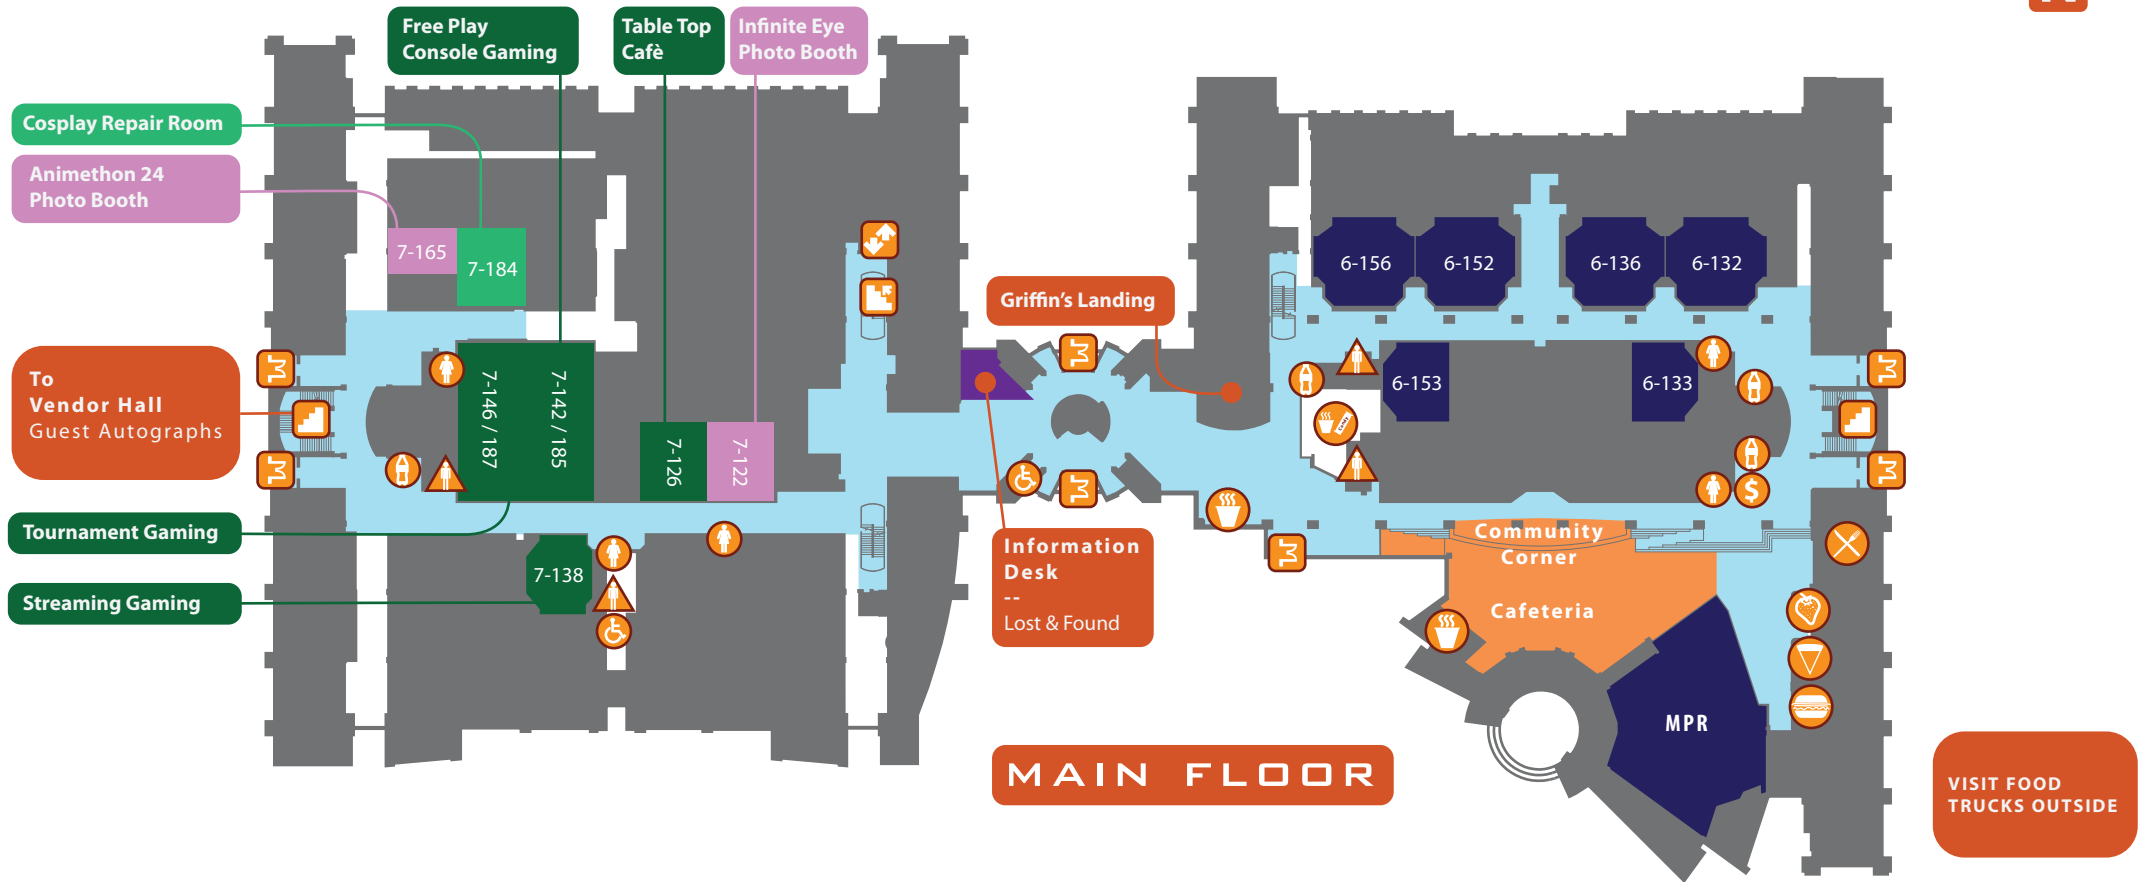

THIRD FLOOR

After Concert Autographs (Friday & Saturday) Panel + Media Sign In

ATB Financial

PEDWAY ACCESS

SECOND FLOOR

Registration & Prop Check

Merchandise

MAIN FLOOR

Ballroom 101 (FRIDAY ONLY)

Maid Cafe (SATURDAY ONLY)

Community Corner

SECOND FLOOR

ANIMETHON 24

LEGEND

Programming	Crossover Store
Gaming	Entrance
Pre-Registration / Registration	Men's Washroom
Cosplay Repair Room	Women's Washroom
Information / Merchandise	Handicap Washroom
Cafeteria / Community Corner	Stairs
Artist Alley	Elevators
Areas of Traffic	ATM
Main Events Room	Subway
Photo Booth	Pizza 73
Convenience Store	Tim Hortons / Starbucks
Vending Machines	Booster Juice

MAIN FLOOR

VISIT FOOD TRUCKS OUTSIDE