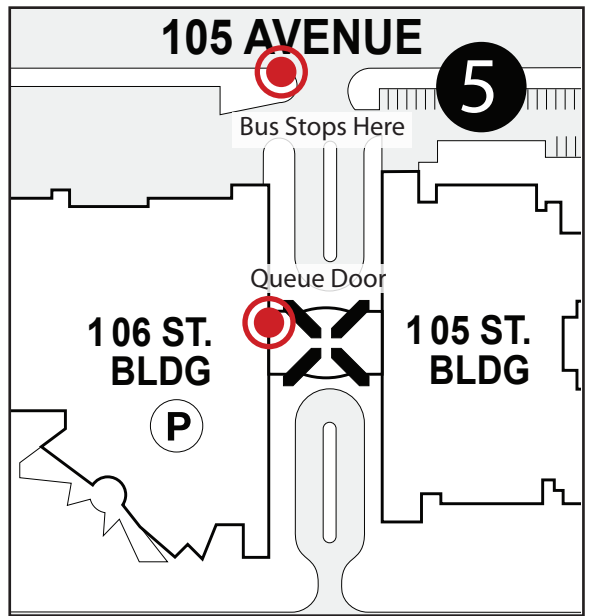

### Late Night Events

8:00 pm - 12:00 am  
Held on the 2nd floor of the Coast Edmonton Plaza Hotel.

### Bus Schedule

An ETS Bus will make a minimum of 3 trips leaving MacEwan University at approximately:

- 7:00 pm
- 7:30 pm
- 8:00 pm

All those with Day & Dance or Dance only wristbands can ride the bus.

Meet inside next to the queue door 5 - 10 minutes before the listed departure times, after which a designated volunteer will take you outside to the bus.

See the reverse side for programming details.